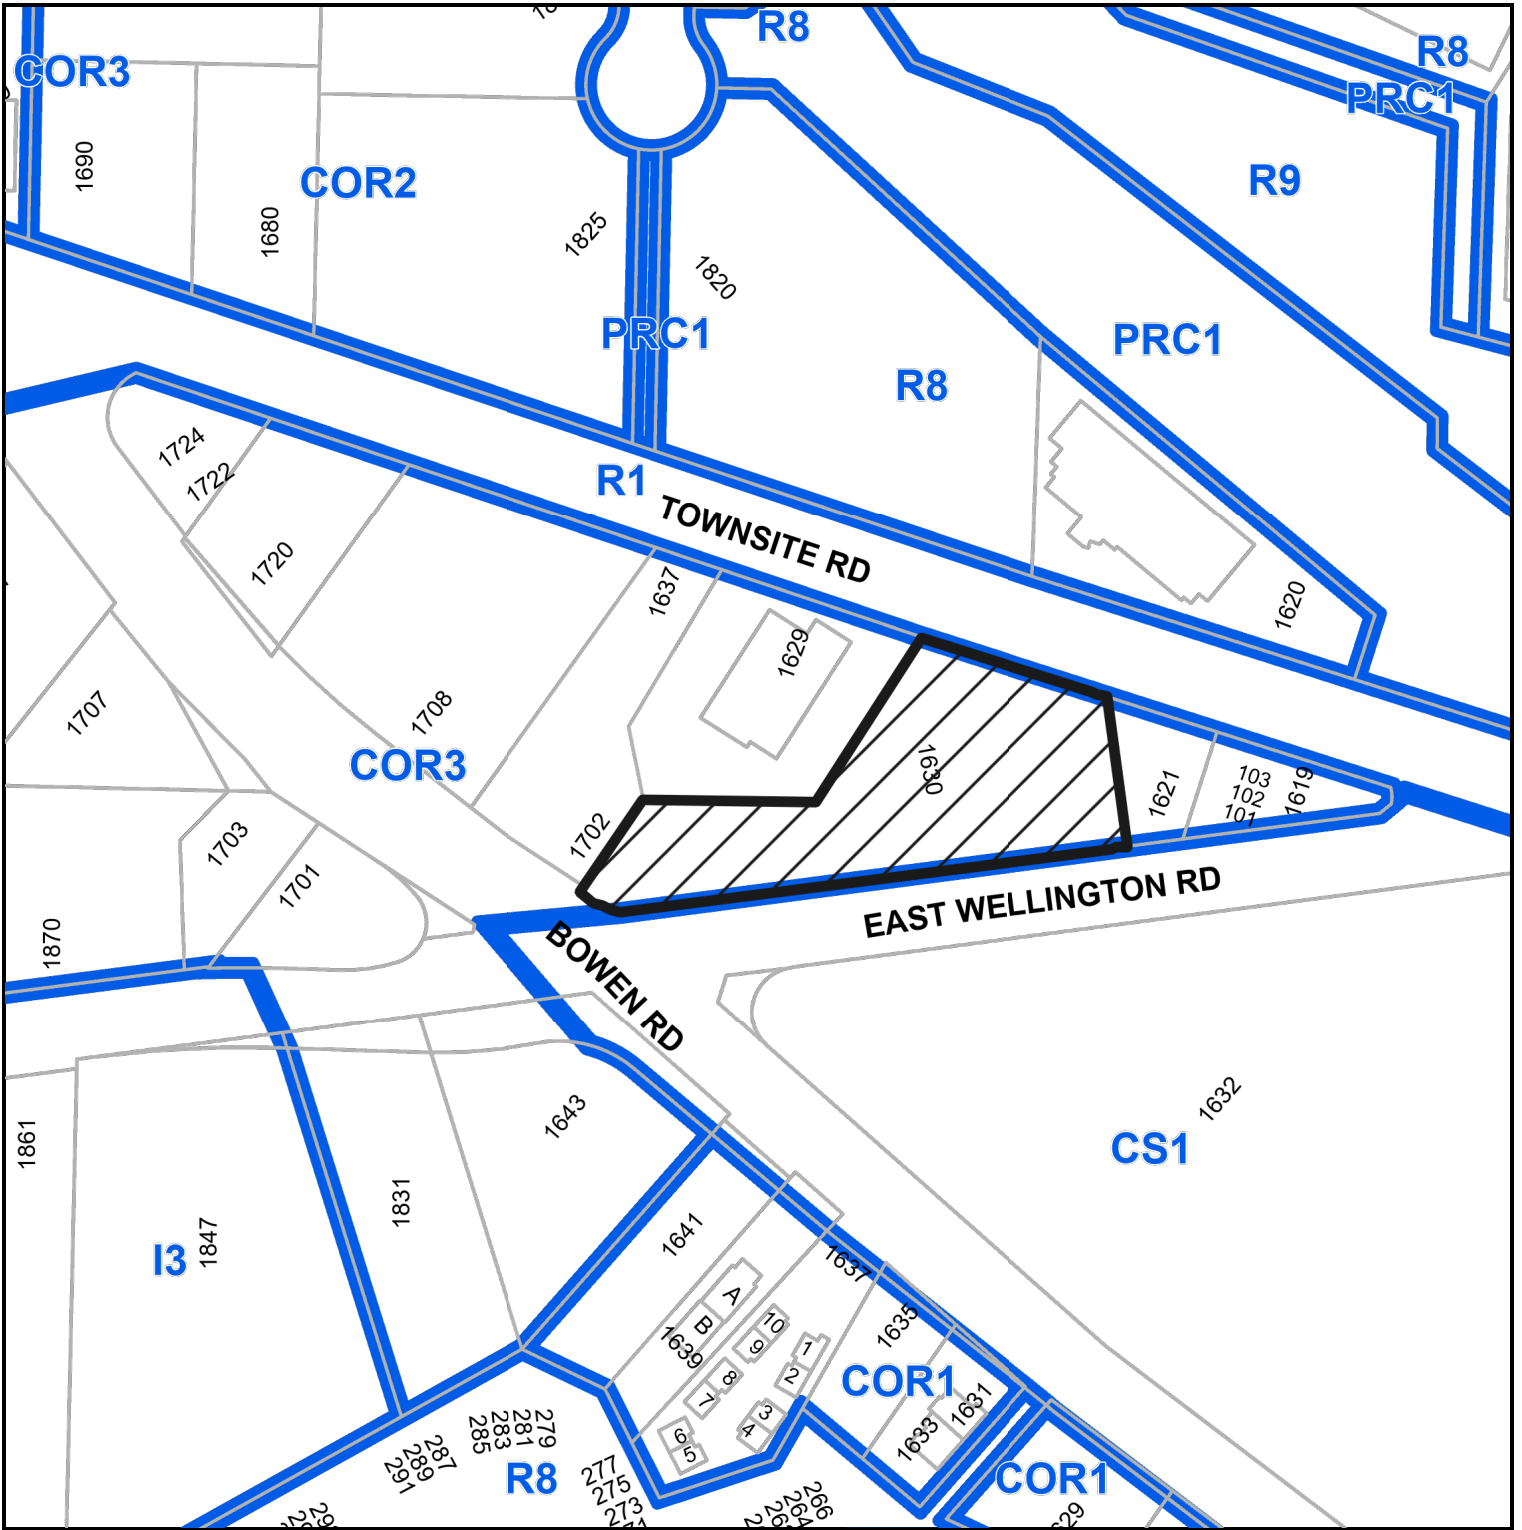

# SUBJECT PROPERTY MAP

 1630 EAST WELLINGTON ROAD